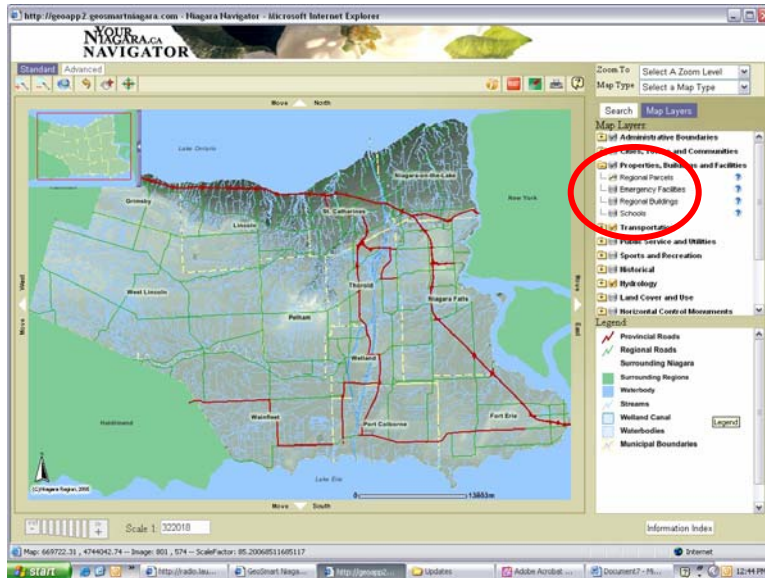

Niagara Navigator Zoom Scale Dependency Settings

Why are some data layers in the Niagara Atlas visible only at certain scales? This property is called “zoom scale dependency” and this document outlines the zoom scale dependency settings for common layers in Niagara Navigator.

A user can recognize which layers have zoom scale dependencies by examining the layer list. When a layer is turned on and a magnifying glass is shown in the radial button to the left of the layer name, then a zoom scale dependency has been set.

Important Note About Scale: A large-scale map shows a small area in great detail. A small-scale map shows a larger land area, but in less detail. Since map scales are expressed as ratios or fractions, 1:50,000 is a larger fraction of a whole than 1:300,000.

Smaller Scale – 1:300,000

Larger Scale – 1:50,000

Zoom scale dependencies ensure data is visible only at the appropriate scale. Property mapping, for example, is only visible once the user has zoomed in to a scale of 1:100,000 or larger. If the user turns on the property mapping and zooms out to a scale smaller than 1:100,000 the property mapping will stay activated on but will disappear from both the map and the legend. The layer list will indicate this with a picture of a magnifying glass, rather than a checkmark. When the user zooms back in to 1:100,000 or larger the property mapping will display immediately as it is already turned on. The legend will be updated appropriately, as will the layer list.